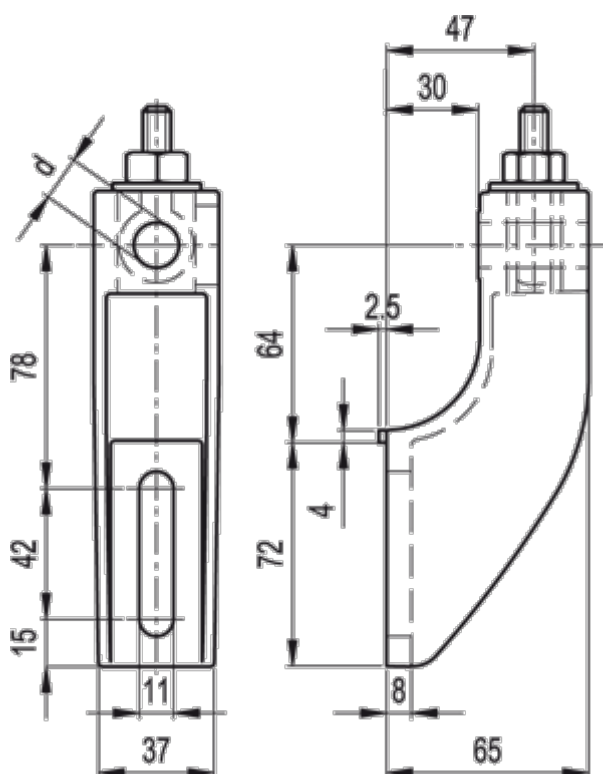

# Data Sheet

Article number: 2310419653  
Description: E+G Guide rail bracket  
SPF.D-12

## Measures

d = 12

Weight (g) = 175